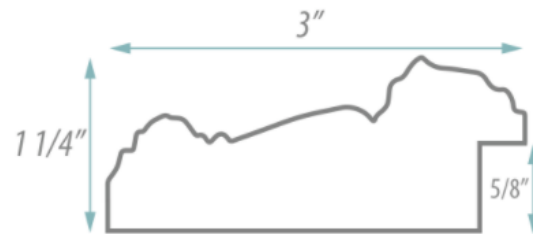

SPECIFICATION SHEET

FRAMED MIRROR

MODEL#: FM 79603-24X36

FRAMED MIRRORS COLLECTION

FEATURES:

- ONE 24X36" HIGH RESOLUTION SILVER PLATE GLASS MIRROR SIZE W/ DECORATIVE FRAME.
- "WALL HUGGER" HANGER FOR MOUNTING INCLUDED.
- STANDARD MOUNTING STYLE IS VERTICAL. FOR HORIZONTAL, PLEASE SPECIFY WHEN ORDERING.
- PACKED IN FOUR WALL (FOLDED DOUBLE WALL) CORRUGATION.
- STYLE: ORNATE
- COLOR: CREAM
- FINISH: RUSTIC

MIRROR FINISHES:

- FLAT POLISHED EDGE
- BEVELED EDGE

OVERALL SIZE DIMENSION: 30" WIDE X 42" HIGH X 1 1/4" DEEP